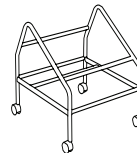

Chair Glides

Chair Glides	Set of 5	$38.50

Dolly

HS-400Dolly	Floor Dolly for HS400	$147.50