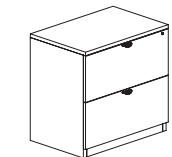

*BBF Ped w/ Lock*

HL-166 28"H x 15.5" x 22"D \$495.00

*FF Ped w/ Lock*

HL-175 28"H x 15.5" x 22"D \$478.50

*2 Dr. Lateral File w/ Lock*

HL-112 29"H x 34.5" x 22.5"D \$814.00

*4 Dr. Lateral File w/ Lock*

HL-184 54"H x 34.5" x 22.5"D \$2138.40