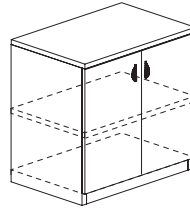

*BBF Ped w/ Lock*

HL-166 28"H x 15.5" x 22"D \$495.00

*FF Ped w/ Lock*

HL-175 28"H x 15.5" x 22"D \$478.50

*2 Dr. Lateral File w/ Lock*

HL-112 29"H x 34.5" x 22.5"D \$814.00

*4 Dr. Lateral File w/ Lock*

HL-184 54"H x 34.5" x 22.5"D \$2138.40

*Multi Lateral File w/ Lock*

HL-114 29"H x 30.5" x 22.5"D \$814.00

*Storage Cabinet w/ Lock*

HL-113 29"H x 34.5" x 22.5"D \$562.10

*Wardrobe Cabinet*

HL-207 69"H x 24" x 24"D \$1256.20

*4 Dr. Vertical File - Letter*