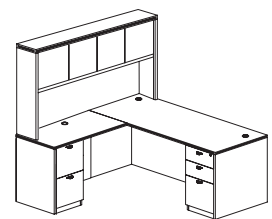

Workstation Shown: **$2358.40**

HL102, HL196, HL144OH,
(2) HL144LD, HL166, HL175

Available Colors