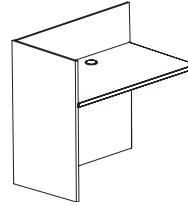

Reception Return Shell

HL-180	24" x 42"	$379.50