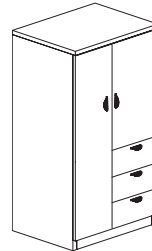

*BBF Ped w/ Lock*

HL-166 28"H x 15.5" x 22"D \$495.00

*FF Ped w/ Lock*

HL-175 28"H x 15.5" x 22"D \$478.50

*2 Dr. Lateral File w/ Lock*

HL-112 29"H x 34.5" x 22.5"D \$814.00

*4 Dr. Lateral File w/ Lock*

HL-184 54"H x 34.5" x 22.5"D \$2138.40

*Multi Lateral File w/ Lock*

HL-114 29"H x 30.5" x 22.5"D \$814.00

*Storage Cabinet w/ Lock*

HL-113 29"H x 34.5" x 22.5"D \$562.10

*Wardrobe Cabinet*

HL-207 69"H x 24" x 24"D \$1256.20

*4 Dr. Vertical File - Letter*