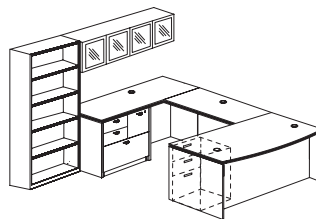

Workstation Shown: **$3668.00**

HL159, HL170, HL143,
(2) HL208OH, (2) HL208SGD,
HL157, HL114