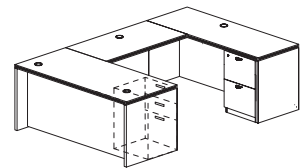

Workstation Shown: **$2159.30**

HL101, HL197, HL143,
HL166, HL175