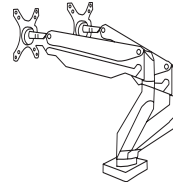

## Stiffener

HLT-48S	48"	\$28.60/ea
HLT-60S	60"	\$35.20/ea

Screws not included

## Single Monitor Arm

HA-MASINGLE	Edge/Grommet Mt.	\$308.00
-------------	------------------	----------

Edge or Grommet mount available