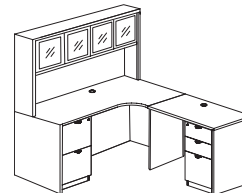

Hutch w/ 2 Silver Frame Glass Doors

Workstation Shown: \$3751.00

HL181R, HL192, HL144OH,  
HL144SGD, HL166, HL175,  
HL207\*

Open Hutch

Workstation Shown: \$2282.50

HL181R, HL192, HL144OH,  
HL166, HL175

Hutch w/ 4 Silver Frame Glass Doors