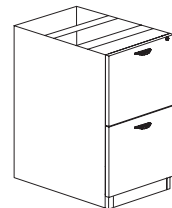

*BBF Ped w/ Lock*

HL-166 28"H x 15.5" x 22"D \$495.00

*FF Ped w/ Lock*

HL-175 28"H x 15.5" x 22"D \$478.50

*2 Dr. Lateral File w/ Lock*

HL-112 29"H x 34.5" x 22.5"D \$814.00

*4 Dr. Lateral File w/ Lock*

HL-184 54"H x 34.5" x 22.5"D \$2138.40