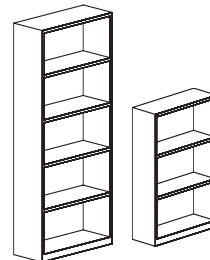

Bookcases

HL-155 48H x 33.5 x 11.25D $353.10

HL-157 69H x 33.5 x 11.25D $491.70