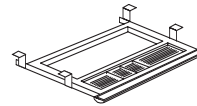

Center Drawer

HL-CDR1	21" x 16"	$93.50

Screws included

Chair Casters

P-Casters	Standard	Set of 5	$38.50
P-HF Casters	Hard Floor	Set of 5	$38.50
P-067 Casters	Replacements for HS-067-C	Set of 5	$19.80