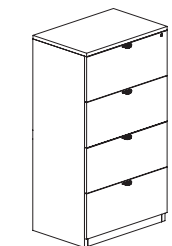

*BBF Ped w/ Lock*

HL-166 28"H x 15.5" x 22"D \$495.00

*FF Ped w/ Lock*

HL-175 28"H x 15.5" x 22"D \$478.50

*2 Dr. Lateral File w/ Lock*

HL-112 29"H x 34.5" x 22.5"D \$814.00

*4 Dr. Lateral File w/ Lock*

HL-184 54"H x 34.5" x 22.5"D \$2138.40

*Multi Lateral File w/ Lock*

HL-114 29"H x 30.5" x 22.5"D \$814.00

*Storage Cabinet w/ Lock*

HL-113 29"H x 34.5" x 22.5"D \$562.10

*Wardrobe Cabinet*

HL-207 69"H x 24" x 24"D \$1256.20

*4 Dr. Vertical File - Letter*