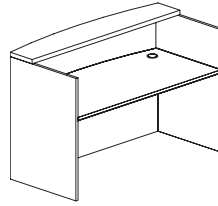

Reception Bow Desk Shell

HL-169	30/36" x 71"	$779.90