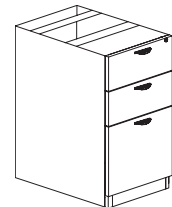

*BBF Ped w/ Lock*

HL-166 28"H x 15.5" x 22"D \$495.00

*FF Ped w/ Lock*

HL-175 28"H x 15.5" x 22"D \$478.50

*2 Dr. Lateral File w/ Lock*

HL-112 29"H x 34.5" x 22.5"D \$814.00

*4 Dr. Lateral File w/ Lock*

HL-184 54"H x 34.5" x 22.5"D \$2138.40