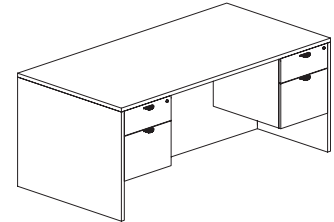

Workstation Shown: **$1059.00**
HL102, (2) HL107