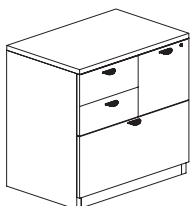

HL-484* 54.25"H x 15.25" x 22.5"D \$930.00

FF Ped w/ Lock

HL-175 28"H x 15.5" x 22"D \$435.00

Bookcases

HL-155 48H x 33.5 x 11.25D \$321.00

HL-157 69H x 33.5 x 11.25D \$447.00

2 Dr. Lateral File w/ Lock

HL-112 29"H x 34.5" x 22.5"D \$740.00

4 Dr. Lateral File w/ Lock

HL-184* 54"H x 34.5" x 22.5"D \$1944.00

Racetrack Tables

HL-135 71" x 36" \$539.00

HL-136 96" x 42" (2 pcs.) \$798.00

Multi Lateral File w/ Lock

HL-114 29"H x 30.5" x 22.5"D \$740.00