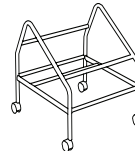

Dual Monitor Arm

HA-MADUAL	Edge/Grommet Mt.	\$480.00
-----------	------------------	----------

Edge or Grommet mount available

Center Drawer

HL-CDR1	21" x 16"	\$85.00
---------	-----------	---------

Screws included

Chair Casters

Standard	Set of 5	\$35.00
Hard Floor	Set of 5	\$35.00

Chair Glides

Chair Glides	Set of 5	\$35.00
--------------	----------	---------

Dolly

HS-400Dolly	Floor Dolly for HS400	\$134.00
-------------	-----------------------	----------