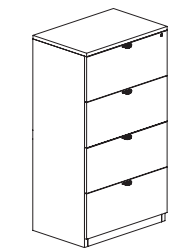

HL-113 29"H x 34.5" x 22.5"D \$511.00

BF Ped w/ Lock

HL-107 20"H x 15.5" x 22"D \$321.00

Wardrobe Cabinet

HL-207* 69"H x 24" x 18.75"D \$1142.00

BBF Ped w/ Lock

HL-166 28"H x 15.5" x 22"D \$450.00

4 Dr. Vertical File - Letter

HL-484* 54.25"H x 15.25" x 22.5"D \$930.00

FF Ped w/ Lock

HL-175 28"H x 15.5" x 22"D \$435.00

Bookcases

HL-155 48H x 33.5 x 11.25D \$321.00

HL-157 69H x 33.5 x 11.25D \$447.00

2 Dr. Lateral File w/ Lock

HL-112 29"H x 34.5" x 22.5"D \$740.00