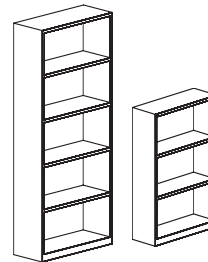

HL-113 29"H x 34.5" x 22.5"D \$511.00

BF Ped w/ Lock

HL-107 20"H x 15.5" x 22"D \$321.00

Wardrobe Cabinet

HL-207* 69"H x 24" x 18.75"D \$1142.00

BBF Ped w/ Lock

HL-166 28"H x 15.5" x 22"D \$450.00

4 Dr. Vertical File - Letter

HL-484* 54.25"H x 15.25" x 22.5"D \$930.00

FF Ped w/ Lock

HL-175 28"H x 15.5" x 22"D \$435.00

Bookcases

HL-155 48H x 33.5 x 11.25D \$321.00

HL-157 69H x 33.5 x 11.25D \$447.00

2 Dr. Lateral File w/ Lock

HL-112 29"H x 34.5" x 22.5"D \$740.00