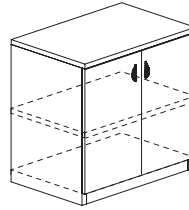

COMPONENTS

Available Colors

Walnut (WN) Ash Gray (AG)

**HEARTLAND
OFFICE SOURCE**
FUNCTIONAL - AFFORDABLE - QUALITY

Top for Full Height Ped

HL-66T 22"D x 15.5" x 1"D $54.00

Storage Cabinet w/ Lock

HL-113 29"H x 34.5" x 22.5"D $511.00