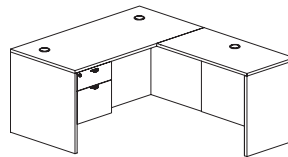

Workstation Shown: **$1047.00**
HL101, HL145, HL107