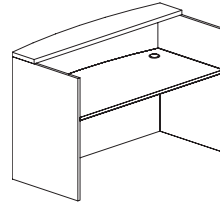

Reception Bow Desk Shell

HL-169	30/36" x 71"	$709.00