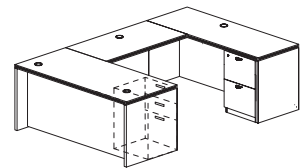

Workstation Shown: $1978.00

HL101, HL197, HL143,
HL166, HL175