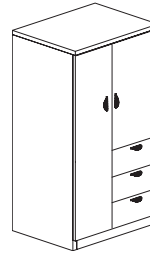

HL-113 29"H x 34.5" x 22.5"D \$511.00

BF Ped w/ Lock

HL-107 20"H x 15.5" x 22"D \$321.00

Wardrobe Cabinet

HL-207* 69"H x 24" x 18.75"D \$1142.00

BBF Ped w/ Lock

HL-166 28"H x 15.5" x 22"D \$450.00

4 Dr. Vertical File - Letter