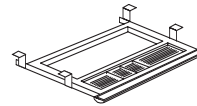

Center Drawer

HL-CDR1	21" x 16"	$85.00

Screws included

Chair Casters

Standard	Set of 5	$35.00
Hard Floor	Set of 5	$35.00