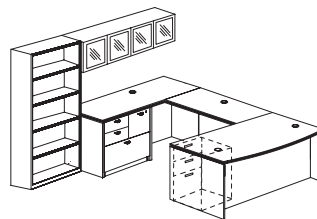

Workstation Shown: $3349.00

HL189*, HL170, HL143,
(2) HL208OH, (2) HL208SGD,
HL157, HL144