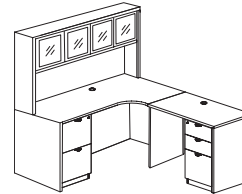

Hutch w/ 4 Silver Frame Glass Doors

Workstation Shown: $2461.00

HL181R, HL192, HL144OH,
(2) HL144SGD, HL166,
HL175