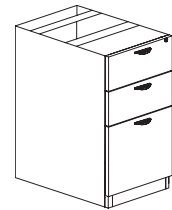

HL-113 29"H x 34.5" x 22.5"D \$511.00

BF Ped w/ Lock

HL-107 20"H x 15.5" x 22"D \$321.00

Wardrobe Cabinet

HL-207* 69"H x 24" x 18.75"D \$1142.00

BBF Ped w/ Lock

HL-166 28"H x 15.5" x 22"D \$450.00

4 Dr. Vertical File - Letter

HL-484* 54.25"H x 15.25" x 22.5"D \$930.00

FF Ped w/ Lock

HL-175 28"H x 15.5" x 22"D \$435.00

Bookcases

HL-155 48H x 33.5 x 11.25D \$321.00

HL-157 69H x 33.5 x 11.25D \$447.00

2 Dr. Lateral File w/ Lock

HL-112 29"H x 34.5" x 22.5"D \$740.00