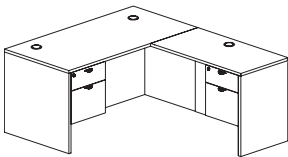

Workstation Shown: **$1299.00**
HL103, HL196, (2) HL107