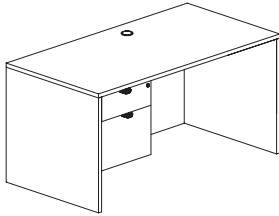

Workstation Shown: **$685.00**
HL104, HL107