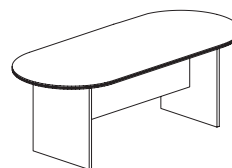

HL-484* 54.25"H x 15.25" x 22.5"D \$930.00

FF Ped w/ Lock

HL-175 28"H x 15.5" x 22"D \$435.00

Bookcases

HL-155 48H x 33.5 x 11.25D \$321.00

HL-157 69H x 33.5 x 11.25D \$447.00

2 Dr. Lateral File w/ Lock

HL-112 29"H x 34.5" x 22.5"D \$740.00

4 Dr. Lateral File w/ Lock

HL-184* 54"H x 34.5" x 22.5"D \$1944.00

Racetrack Tables

HL-135 71" x 36" \$539.00

HL-136 96" x 42" (2 pcs.) \$798.00

Multi Lateral File w/ Lock

HL-114 29"H x 30.5" x 22.5"D \$740.00