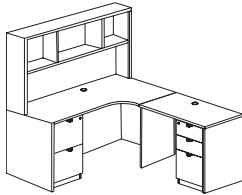

Open Hutch

Workstation Shown: $2075.00

HL181R, HL192, HL144OH,
HL166, HL175