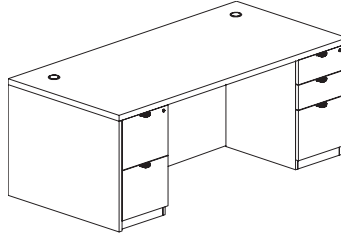

Workstation Shown: **$1330.00**
HL101, HL166, HL175