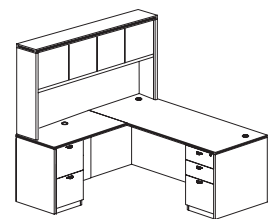

Workstation Shown: $2162.00

HL102, HL196, HL144OH,
(2) HL144LD, HL166, HL175

Available Colors