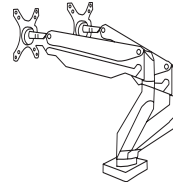

Stiffener

HLT-48S	48"	\$26.00/ea
HLT-60S	60"	\$32.00/ea

Screws not included

Single Monitor Arm

HA-MASINGLE	Edge/Grommet Mt.	\$280.00
-------------	------------------	----------

Edge or Grommet mount available

Dual Monitor Arm

HA-MADUAL	Edge/Grommet Mt.	\$480.00
-----------	------------------	----------

Edge or Grommet mount available

Center Drawer

HL-CDR1	21" x 16"	\$85.00
---------	-----------	---------

Screws included