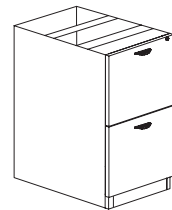

HL-113 29"H x 34.5" x 22.5"D \$511.00

BF Ped w/ Lock

HL-107 20"H x 15.5" x 22"D \$321.00

Wardrobe Cabinet

HL-207* 69"H x 24" x 18.75"D \$1142.00

BBF Ped w/ Lock

HL-166 28"H x 15.5" x 22"D \$450.00

4 Dr. Vertical File - Letter

HL-484* 54.25"H x 15.25" x 22.5"D \$930.00

FF Ped w/ Lock

HL-175 28"H x 15.5" x 22"D \$435.00

Bookcases

HL-155 48H x 33.5 x 11.25D \$321.00

HL-157 69H x 33.5 x 11.25D \$447.00

2 Dr. Lateral File w/ Lock

HL-112 29"H x 34.5" x 22.5"D \$740.00