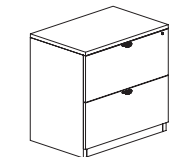

HL-113 29"H x 34.5" x 22.5"D \$511.00

BF Ped w/ Lock

HL-107 20"H x 15.5" x 22"D \$321.00

Wardrobe Cabinet

HL-207* 69"H x 24" x 18.75"D \$1142.00

BBF Ped w/ Lock

HL-166 28"H x 15.5" x 22"D \$450.00

4 Dr. Vertical File - Letter

HL-484* 54.25"H x 15.25" x 22.5"D \$930.00

FF Ped w/ Lock

HL-175 28"H x 15.5" x 22"D \$435.00

Bookcases

HL-155 48H x 33.5 x 11.25D \$321.00

HL-157 69H x 33.5 x 11.25D \$447.00

2 Dr. Lateral File w/ Lock

HL-112 29"H x 34.5" x 22.5"D \$740.00