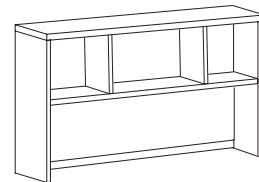

Open Hutch

HL-140OH	66"	$462.00
HL-144OH	71"	$480.00

Wall Mounted Open Hutch

HL-208OH	36"	$318.00

Laminate Doors for Hutch (Set of 2)

HL-208LD	36"	$51.00
HL-140LD	66"	$51.00
HL-144LD	71"	$51.00

Glass Doors for Hutch (Set of 2)

HL-208SGD	36"	$193.00
HL-140SGD	66"	$193.00
HL-144SGD	71"	$193.00

*Item is coming soon