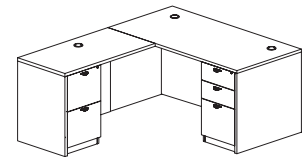

Workstation Shown: **$1583.00**
HL102, HL145, HL166, HL175