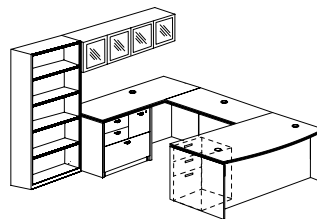

Workstation Shown: $3349.00

HL189*, HL170, HL143,
(2) HL208OH, (2) HL208SGD,
HL157, HL144