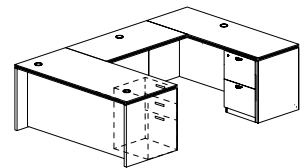

Workstation Shown: $1978.00

HL101, HL197, HL143,
HL166, HL175