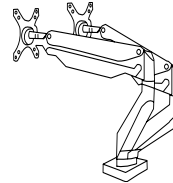

Dual Monitor Arm

HA-MADUAL	$480.00

Edge mount available now
Grommet mount*