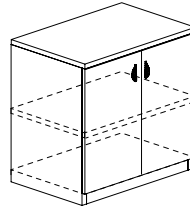

HL-208OH	36"	\$318.00
----------	-----	----------

Laminate Doors for Hutch (Set of 2)

HL-208LD	36"	\$51.00
HL-140LD	66"	\$51.00
HL-144LD	71"	\$51.00

Glass Doors for Hutch (Set of 2)

HL-208SGD	36"	\$193.00
HL-140SGD	66"	\$193.00
HL-144SGD	71"	\$193.00

*Items shown with asterik available Summer 2024

Top for Full Height Ped

HL-66T 22"D x 15.5" x 1"D \$54.00

Storage Cabinet w/ Lock

HL-113 29"H x 34.5" x 22.5"D \$511.00

BF Ped w/ Lock

HL-107 20"H x 15.5" x 22"D \$321.00