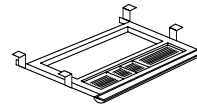

Center Drawer

HL-CDR1	21" x 16"	$85.00

Screws included

Casters

Standard	Set of 5	$35.00
Hard Floor	Set of 5	$35.00