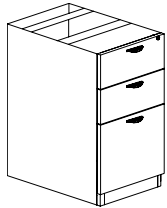

*Items shown with asterik available Summer 2024

Top for Full Height Ped

HL-66T 22"D x 15.5" x 1"D \$54.00

Storage Cabinet w/ Lock

HL-113 29"H x 34.5" x 22.5"D \$511.00

BF Ped w/ Lock

HL-107 20"H x 15.5" x 22"D \$321.00

Wardrobe Cabinet

HL-207* 69"H x 24" x 18.75"D \$1142.00

BBF Ped w/ Lock

HL-166 28"H x 15.5" x 22"D \$450.00

4 Dr. Vertical File - Letter

HL-484* 54.25"H x 15.25" x 22.5"D \$930.00

FF Ped w/ Lock

HL-175 28"H x 15.5" x 22"D \$435.00