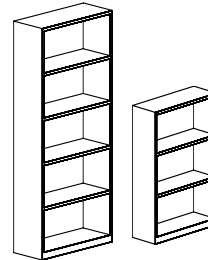

Wardrobe Cabinet

HL-207* 69"H x 24" x 18.75"D \$1142.00

BBF Ped w/ Lock

HL-166 28"H x 15.5" x 22"D \$450.00

4 Dr. Vertical File - Letter

HL-484* 54.25"H x 15.25" x 22.5"D \$930.00

FF Ped w/ Lock

HL-175 28"H x 15.5" x 22"D \$435.00

Bookcases

HL-155 48H x 33.5 x 11.25D \$321.00

HL-157 69H x 33.5 x 11.25D \$447.00

2 Dr. Lateral File w/ Lock

HL-112 29"H x 34.5" x 22.5"D \$740.00

Coffee Table

HL-119* 48" x 22" x 21" \$314.00

4 Dr. Lateral File w/ Lock