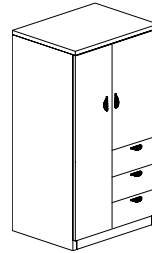

*Items shown with asterik available Summer 2024

Top for Full Height Ped

HL-66T 22"D x 15.5" x 1"D \$54.00

Storage Cabinet w/ Lock

HL-113 29"H x 34.5" x 22.5"D \$511.00

BF Ped w/ Lock

HL-107 20"H x 15.5" x 22"D \$321.00

Wardrobe Cabinet

HL-207* 69"H x 24" x 18.75"D \$1142.00

BBF Ped w/ Lock

HL-166 28"H x 15.5" x 22"D \$450.00

4 Dr. Vertical File - Letter

HL-484* 54.25"H x 15.25" x 22.5"D \$930.00

FF Ped w/ Lock

HL-175 28"H x 15.5" x 22"D \$435.00

Bookcases

HL-155 48H x 33.5 x 11.25D \$321.00

HL-157 69H x 33.5 x 11.25D \$447.00

2 Dr. Lateral File w/ Lock

HL-112 29"H x 34.5" x 22.5"D \$740.00

Coffee Table

HL-119* 48" x 22" x 21" \$314.00

4 Dr. Lateral File w/ Lock