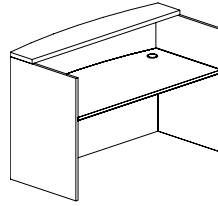

Reception Desk Shell

HL-169	30" x 71"	$709.00