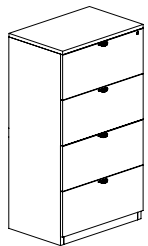

Wardrobe Cabinet

HL-207* 69"H x 24" x 18.75"D \$1142.00

BBF Ped w/ Lock

HL-166 28"H x 15.5" x 22"D \$450.00

4 Dr. Vertical File - Letter

HL-484* 54.25"H x 15.25" x 22.5"D \$930.00

FF Ped w/ Lock

HL-175 28"H x 15.5" x 22"D \$435.00

Bookcases

HL-155 48H x 33.5 x 11.25D \$321.00

HL-157 69H x 33.5 x 11.25D \$447.00

2 Dr. Lateral File w/ Lock

HL-112 29"H x 34.5" x 22.5"D \$740.00

Coffee Table

HL-119* 48" x 22" x 21" \$314.00

4 Dr. Lateral File w/ Lock

HL-184* 54"H x 34.5" x 22.5"D \$1944.00

End Table

HL-120* 22" x 22" x 21" \$299.00

Multi Lateral File w/ Lock

HL-114 29"H x 30.5" x 22.5"D \$740.00

Racetrack Tables

HL-135**	71" x 36"	\$539.00
HL-136**	96" x 42"	\$798.00
HL-137*	120" x 48"	\$1045.00
HL-138*	144" x 48"	\$1265.00