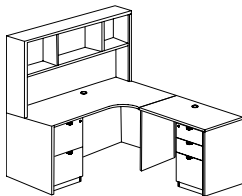

Open Hutch

Workstation Shown: $2075.00

HL181R, HL192, HL144OH,
HL166, HL175