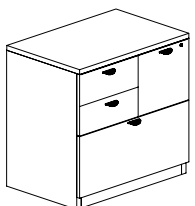

Multi Lateral File w/ Lock

HL-114 29"H x 30.5" x 22.5"D $740.00