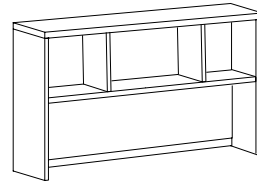

Open Hutch

HL-140OH	66"	$462.00
HL-144OH	71"	$480.00

Wall Mounted Open Hutch

HL-208OH	36"	$318.00

Laminate Doors for Hutch (Set of 2)

HL-208LD	36"	$51.00
HL-140LD	66"	$51.00
HL-144LD	71"	$51.00

Glass Doors for Hutch (Set of 2)

HL-208SGD	36"	$193.00
HL-140SGD	66"	$193.00
HL-144SGD	71"	$193.00

*Items shown with asterik available Summer 2024