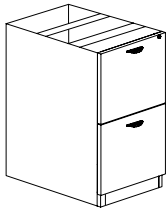

Wardrobe Cabinet

HL-207* 69"H x 24" x 18.75"D \$1142.00

BBF Ped w/ Lock

HL-166 28"H x 15.5" x 22"D \$450.00

4 Dr. Vertical File - Letter

HL-484* 54.25"H x 15.25" x 22.5"D \$930.00

FF Ped w/ Lock

HL-175 28"H x 15.5" x 22"D \$435.00

Bookcases

HL-155 48H x 33.5 x 11.25D \$321.00

HL-157 69H x 33.5 x 11.25D \$447.00

2 Dr. Lateral File w/ Lock

HL-112 29"H x 34.5" x 22.5"D \$740.00

Coffee Table

HL-119* 48" x 22" x 21" \$314.00

4 Dr. Lateral File w/ Lock