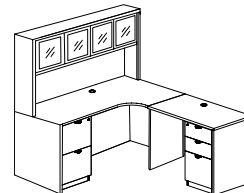

Hutch w/ 4 Silver Frame Glass Doors

Workstation Shown: $2461.00

HL181R, HL192, HL144OH,
(2) HL144SGD, HL166,
HL175

*Items shown with asterik available Summer 2024