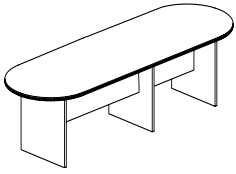

Bookcases

HL-155 48H x 33.5 x 11.25D \$321.00

HL-157 69H x 33.5 x 11.25D \$447.00

2 Dr. Lateral File w/ Lock

HL-112 29"H x 34.5" x 22.5"D \$740.00

Coffee Table

HL-119* 48" x 22" x 21" \$314.00

4 Dr. Lateral File w/ Lock

HL-184* 54"H x 34.5" x 22.5"D \$1944.00

End Table

HL-120* 22" x 22" x 21" \$299.00

Multi Lateral File w/ Lock

HL-114 29"H x 30.5" x 22.5"D \$740.00

Racetrack Tables

HL-135**	71" x 36"	\$539.00
HL-136**	96" x 42"	\$798.00
HL-137*	120" x 48"	\$1045.00
HL-138*	144" x 48"	\$1265.00

Cross Base

HLT-XB24	24" x 24"	\$235.00
HLT-XB36	36" x 36"	\$285.00

T-Leg

HLT-TL22	22"	\$150.00
----------	-----	----------

Round Worksurface

HL-36R	36" Fluted	\$195.00
HL-42R	42" Fluted	\$265.00
HL-48R	48" Fluted	\$343.00